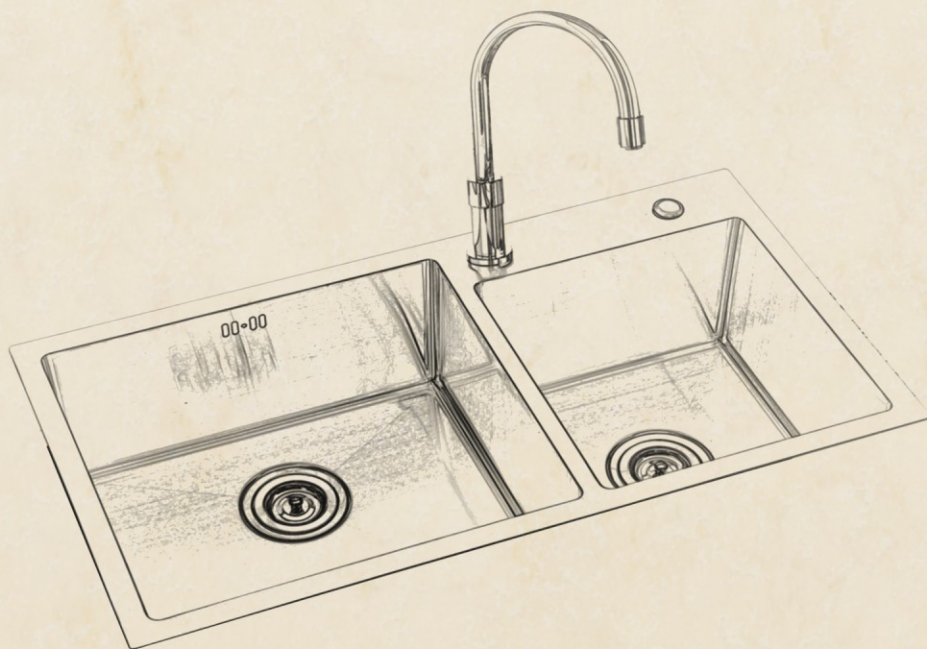

Stainless Steel

Manhole Cover

Airtight Double Rubber Seal

9		DIMENSIONS 9" x 9"	PRICE 1650/-	MANHOLE COVER
12		DIMENSIONS 12" x 12"	PRICE 2450/-	MANHOLE COVER
15		DIMENSIONS 15" x 15"	PRICE 3150/-	MANHOLE COVER
18		DIMENSIONS 18" x 18"	PRICE 4550/-	MANHOLE COVER
21		DIMENSIONS 21" x 21"	PRICE 5200/-	MANHOLE COVER
24		DIMENSIONS 24" x 24"	PRICE 6800/-	MANHOLE COVER

RASHAD® Supreme

Floor Waste Stainless Steel

35M		DIMENSIONS 6" x 6"	PRICE 700/-	FLOOR WASTE
34M		DIMENSIONS 6" x 6"	PRICE 700/-	FLOOR WASTE
33M		DIMENSIONS 6" x 6"	PRICE 700/-	FLOOR WASTE
16M		DIMENSIONS 6" x 6"	PRICE 600/-	FLOOR WASTE

RASHAD STEEL INDUSTRIES

📍 41-B SMALL INDUSTRIES ESTATE #1, GUJRANWALA, PAKISTAN

☎ +92 55 3842817, 3840393, 3256641